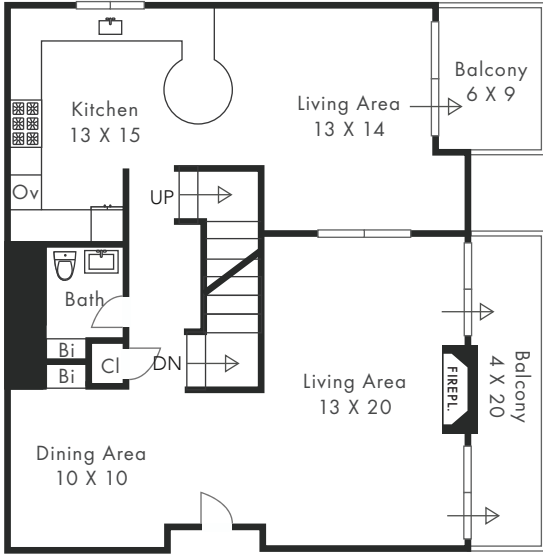

1740 Westgate Ave, #H

Los Angeles, CA 90025

Main Level

Second Level

Lower Level

Upper Level

*All sizes are estimates. Information deemed reliable but not guaranteed.
www.floorplandrawings.com (443) 621-3024