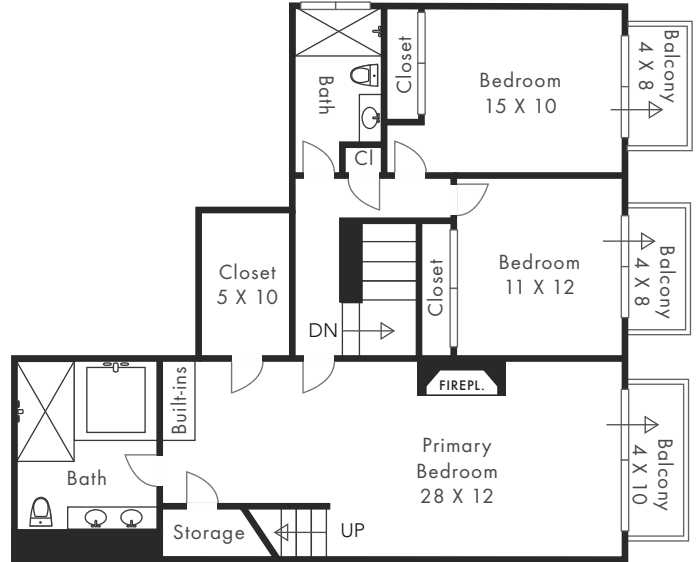

1740 Westgate Ave, #H

Los Angeles, CA 90025

Main Level

Second Level

Lower Level

Upper Level

*All sizes are estimates. Information deemed reliable but not guaranteed.
www.floorplandrawings.com (443) 621-3024