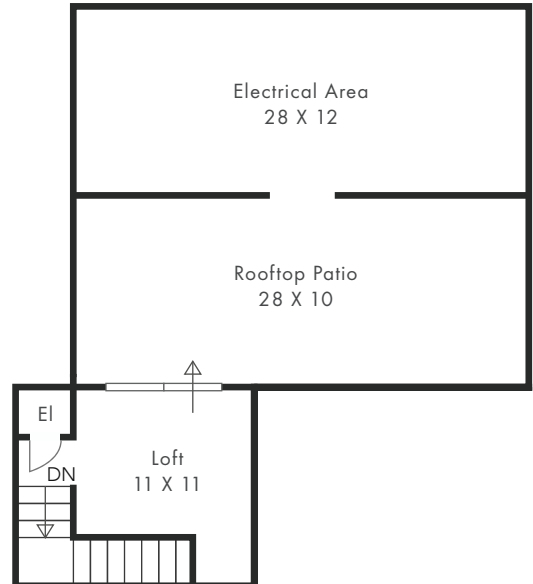

1740 Westgate Ave, #H

Los Angeles, CA 90025

Main Level

Second Level

Lower Level

Upper Level

*All sizes are estimates. Information deemed reliable but not guaranteed.
www.floorplandrawings.com (443) 621-3024