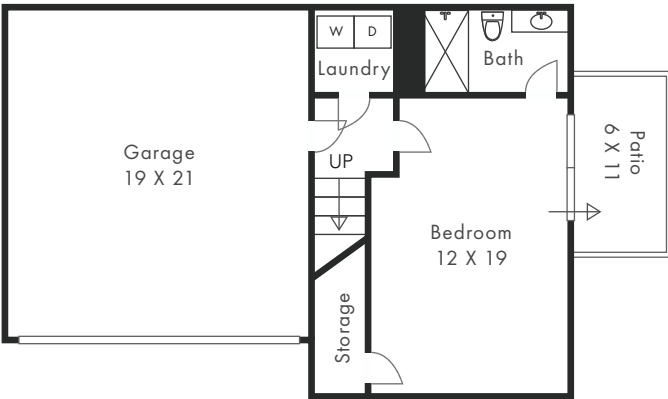

1740 Westgate Ave, #H

Los Angeles, CA 90025

Main Level

Second Level

Lower Level

Upper Level

*All sizes are estimates. Information deemed reliable but not guaranteed.
www.floorplandrawings.com (443) 621-3024