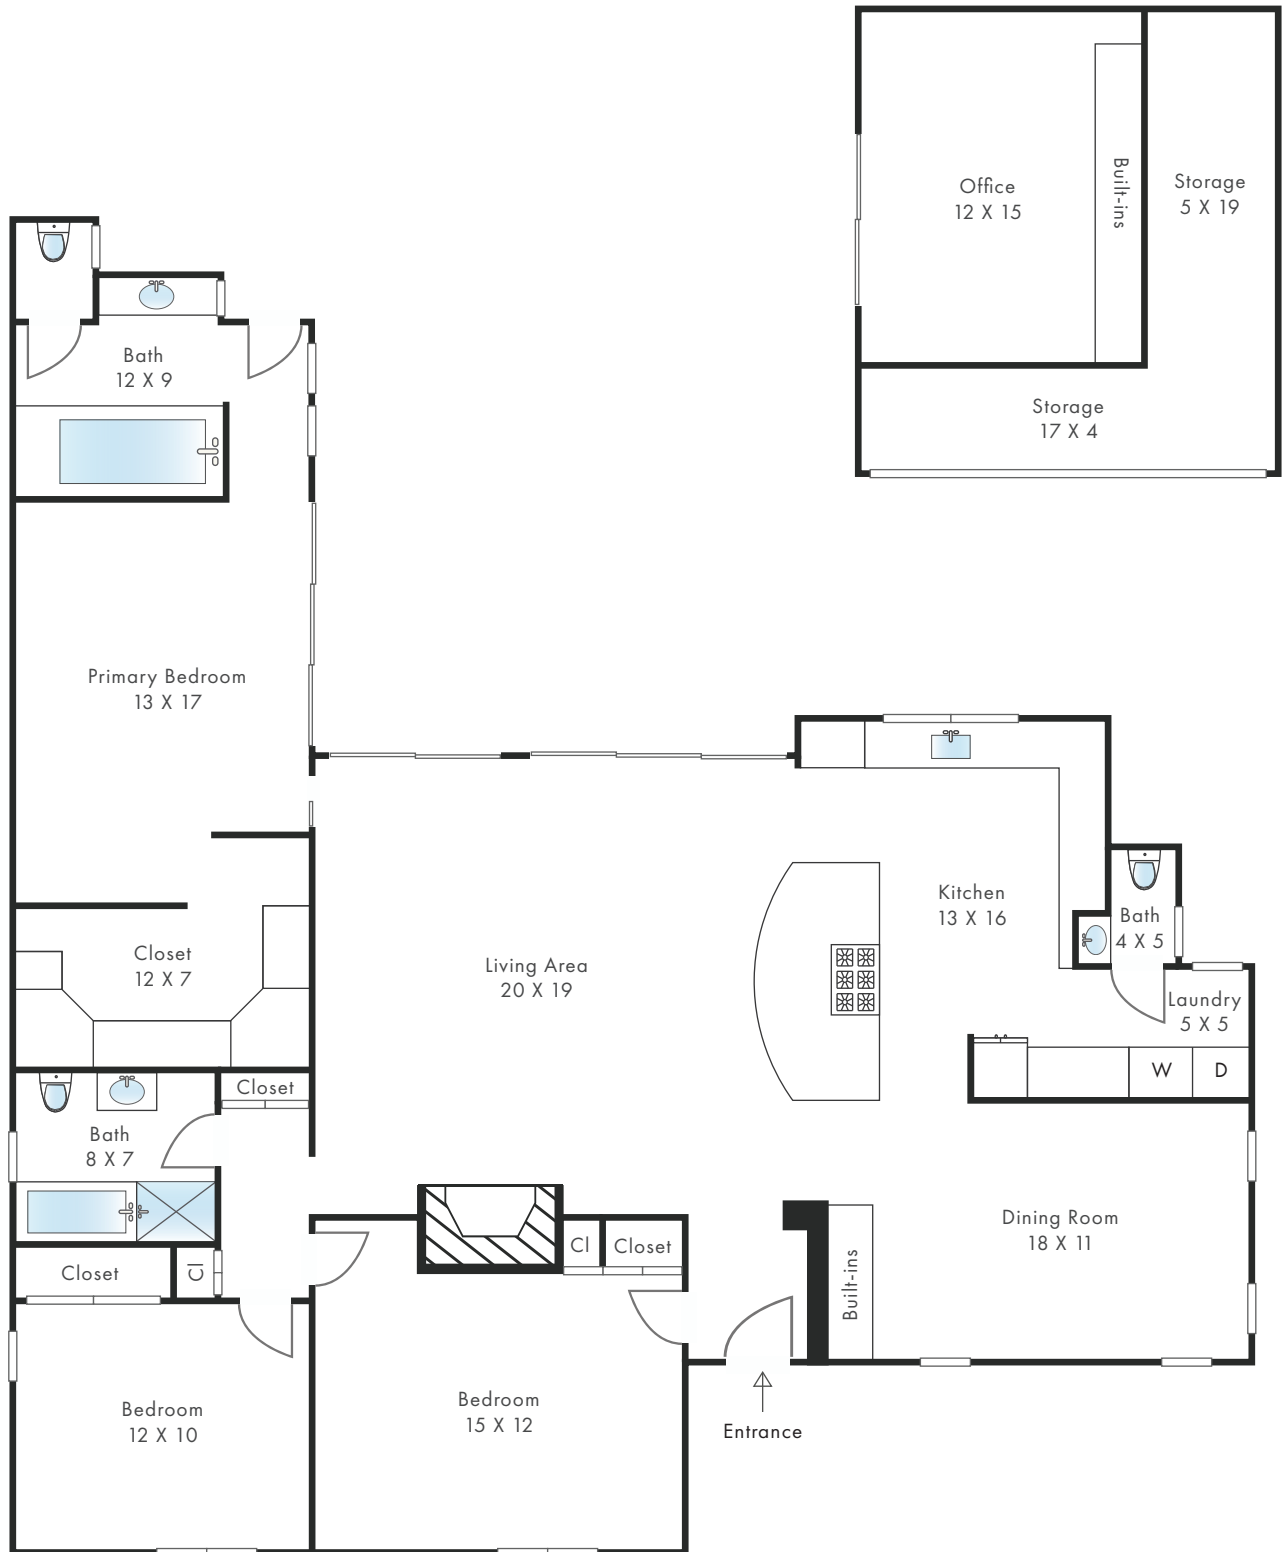

# 11438 Clover Ave.

Los Angeles, CA 90066

\*All sizes are estimates. Information deemed reliable but not guaranteed.

[www.floorplandrawings.com](http://www.floorplandrawings.com) (443) 621-3024

PRESENTED BY The Noël Team  
PH (310) 382-7273 E [jose@sherrinoel.com](mailto:jose@sherrinoel.com)